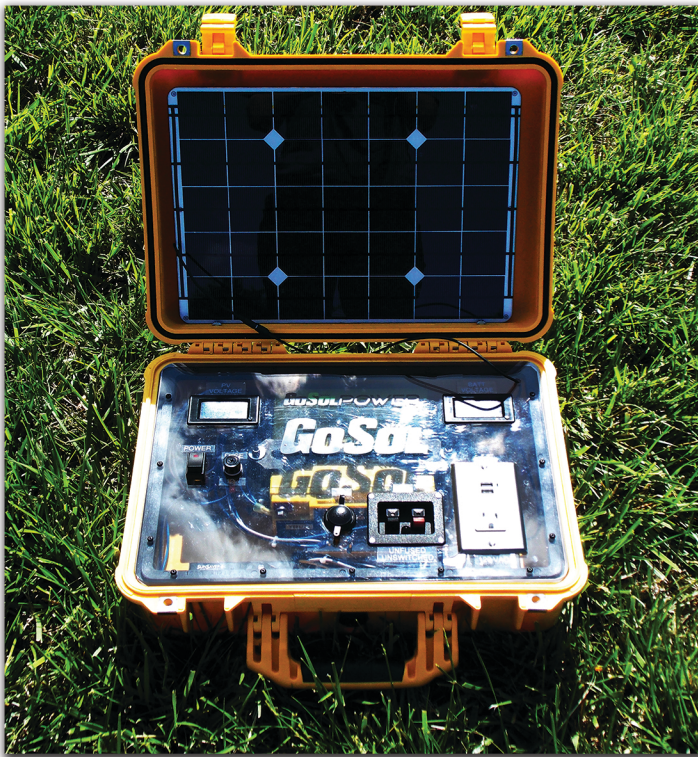

MODELS	RATED OUTPUT	SIZE	NUMBER OF DEVICES AT ONE TIME
RP150	150 W	19" x 14" x 7"	 2
RP300	300 W	19" x 14" x 17"	 4
RP600	600 W	25" x 20" x 9"	 6
RP1000	1000 W	32" x 20" x 12"	 10

Features

- Generates and Stores Electricity for 24-Hour Use
- 120 VAC
- USB
- High-Capacity AGM Battery Technology
- Zero Maintenance
- Wifi Capabilities
- Green Energy Technology
- Self-Contained
- Wire-Free Electricity

Ideal Applications

- Camping/Hiking
- Survivalists
- Construction
- Forestry
- Emergency Response
- Tailgating
- Festivals

POWER...EVERYWHERE YOU ARE!

POWER WHERE YOU WANT...WHEN YOU WANT!

Almost everything we have requires electricity, but electricity is not always available. Whether in your backyard, camping or on the trail, GoSol RP provides power to your everyday devices.

With a completely weatherproof case, GoSol RP's built in solar panel converts sunlight to electricity. An internal battery charged by the sun provides AC and USB power so you can connect wherever life takes you.